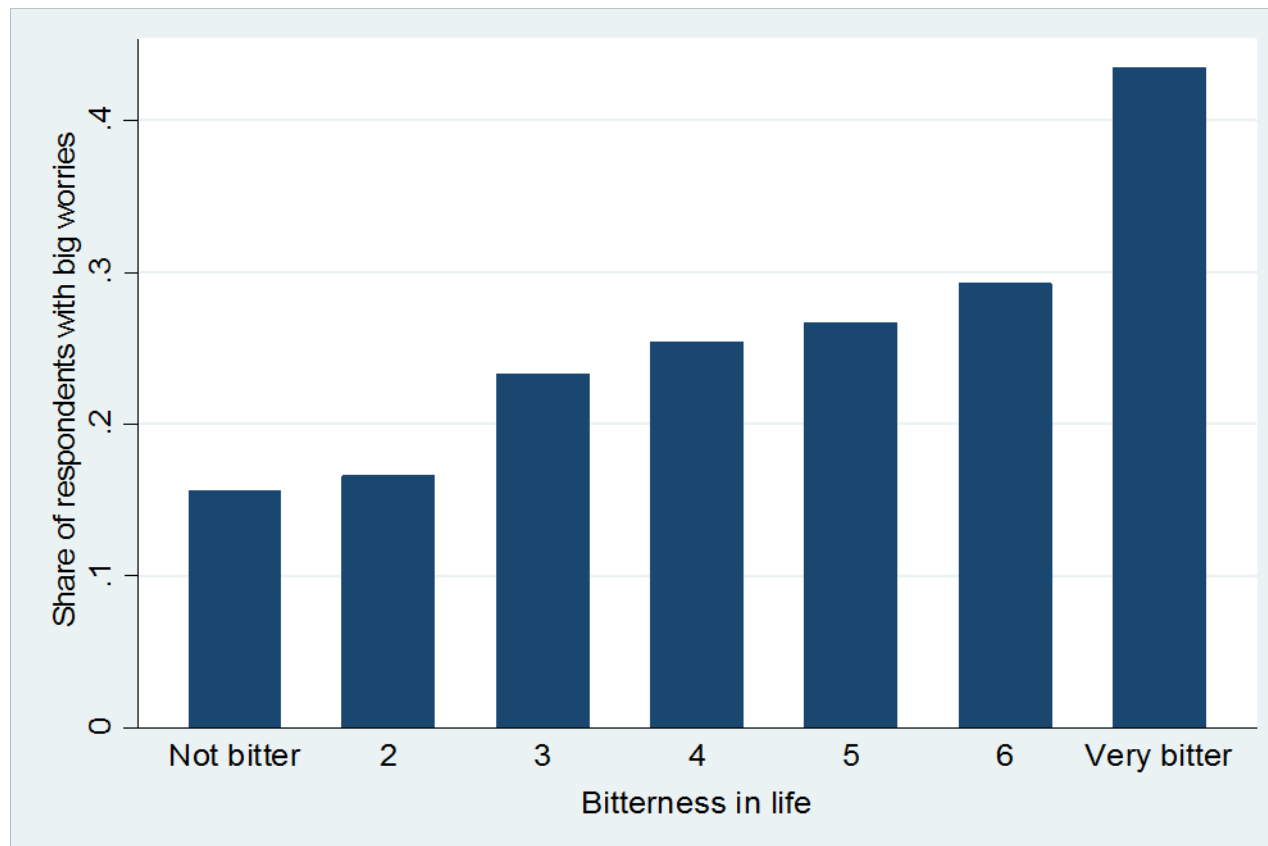

Unemployment rates in selected EU Member States 2015 by sex and citizenship, age 15-64

Source: Eurostat (2016)

Gender and age structure of first-time asylum applicants in Germany, January to April 2016

Source: Federal Office for Migration and Refugees (2016)

Relationship between bitterness and having big worries about immigration

Source: Panu Poutvaara and Max Friedrich Steinhardt, Bitterness in Life and Attitudes Towards Immigration, CESifo Working Paper No.