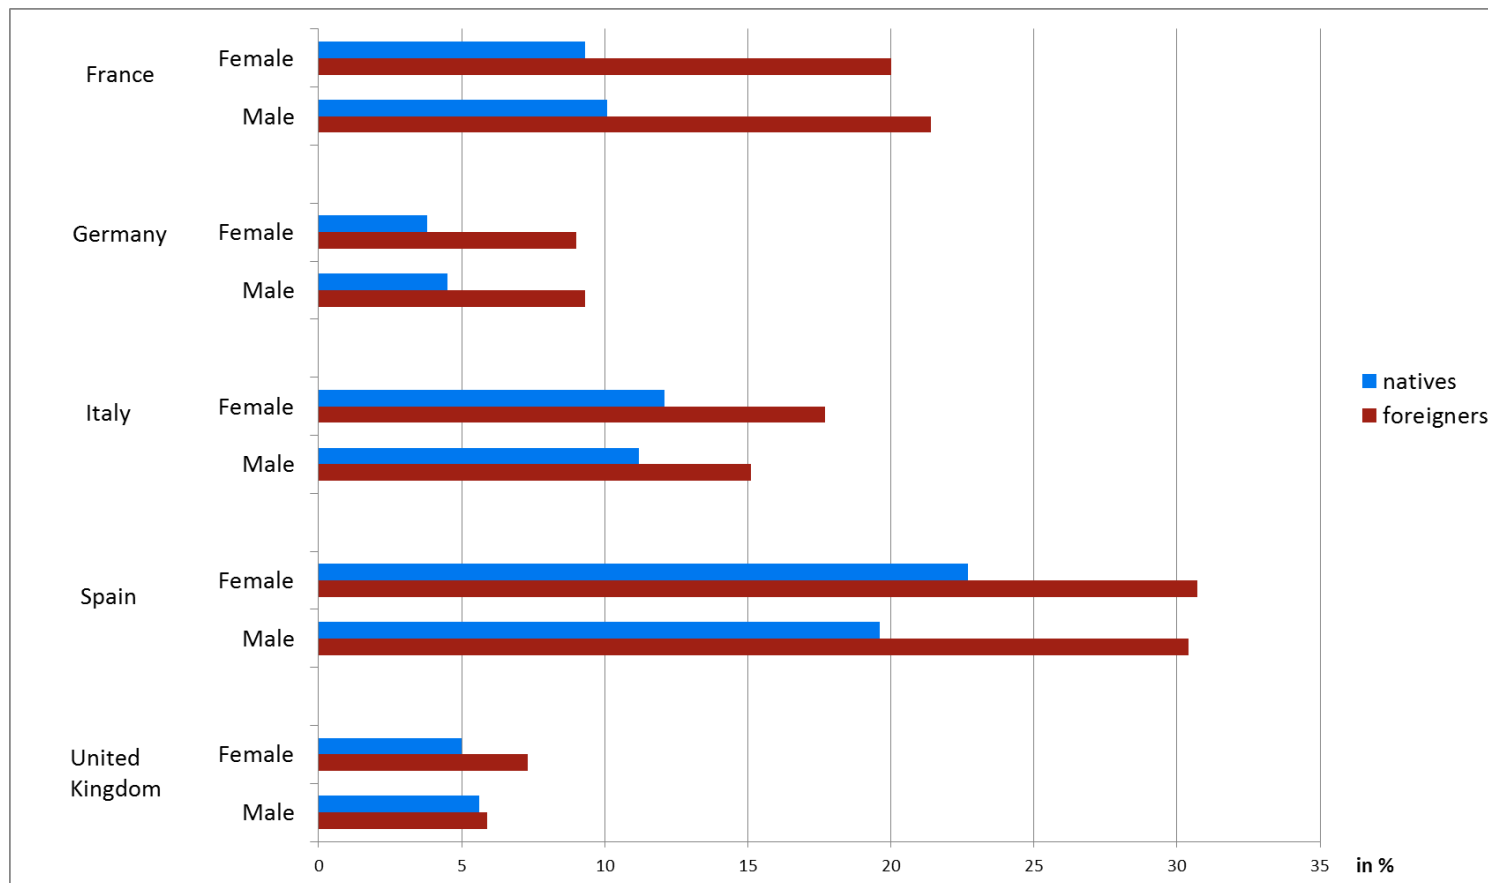

Unemployment rates in selected EU Member States 2015 by sex and citizenship, age 15-64

Source: Eurostat (2016)

Gender and age structure of first-time asylum applicants in Germany, January to April 2016

Source: Federal Office for Migration and Refugees (2016)

Relationship between bitterness and having big worries about immigration

Source: Panu Poutvaara and Max Friedrich Steinhardt, Bitterness in Life and Attitudes Towards Immigration, CESifo Working Paper No.