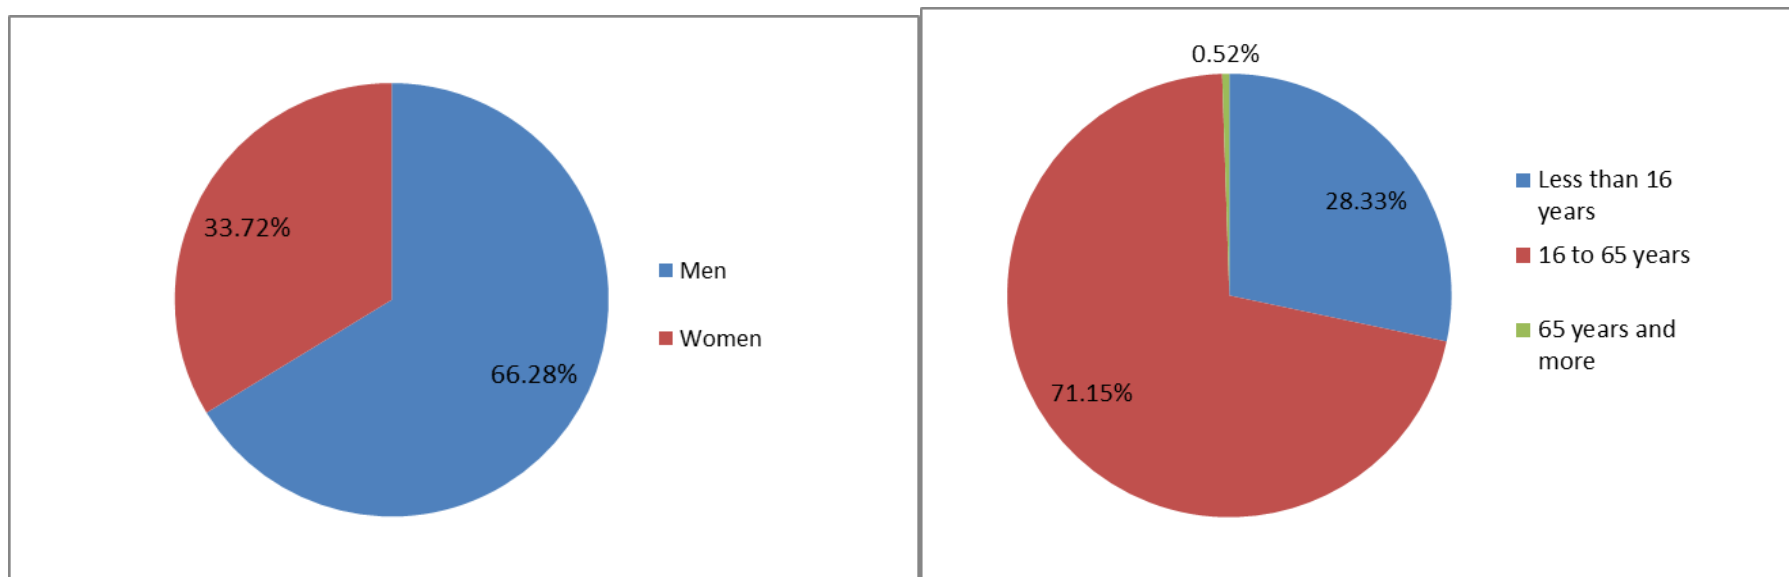

Unemployment rates in selected EU Member States 2015 by sex and citizenship, age 15-64

Source: Eurostat (2016)

Gender and age structure of first-time asylum applicants in Germany, January to April 2016

Source: Federal Office for Migration and Refugees (2016)

Relationship between bitterness and having big worries about immigration

Source: Panu Poutvaara and Max Friedrich Steinhardt, Bitterness in Life and Attitudes Towards Immigration, CESifo Working Paper No.